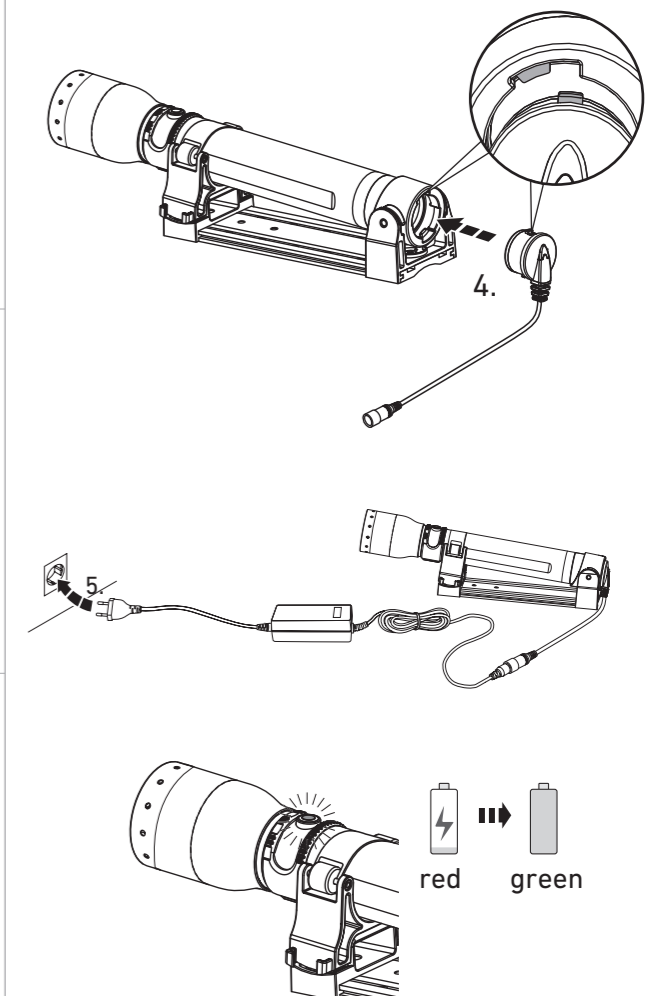

P17R Core

High Temperature

Charging System

Default Operation

Advanced Focus System

Backup Mode 1 2 3

Boost 1 2 3

Recycling