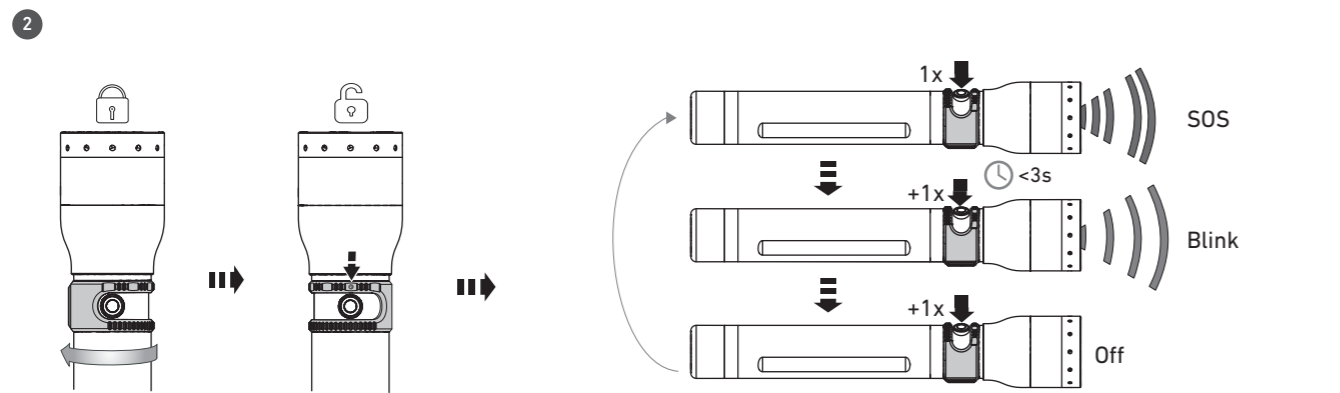

P17R Core

High Temperature

Charging System

Default Operation

Advanced Focus System

Backup Mode 1 2 3

Boost 1 2 3

Recycling