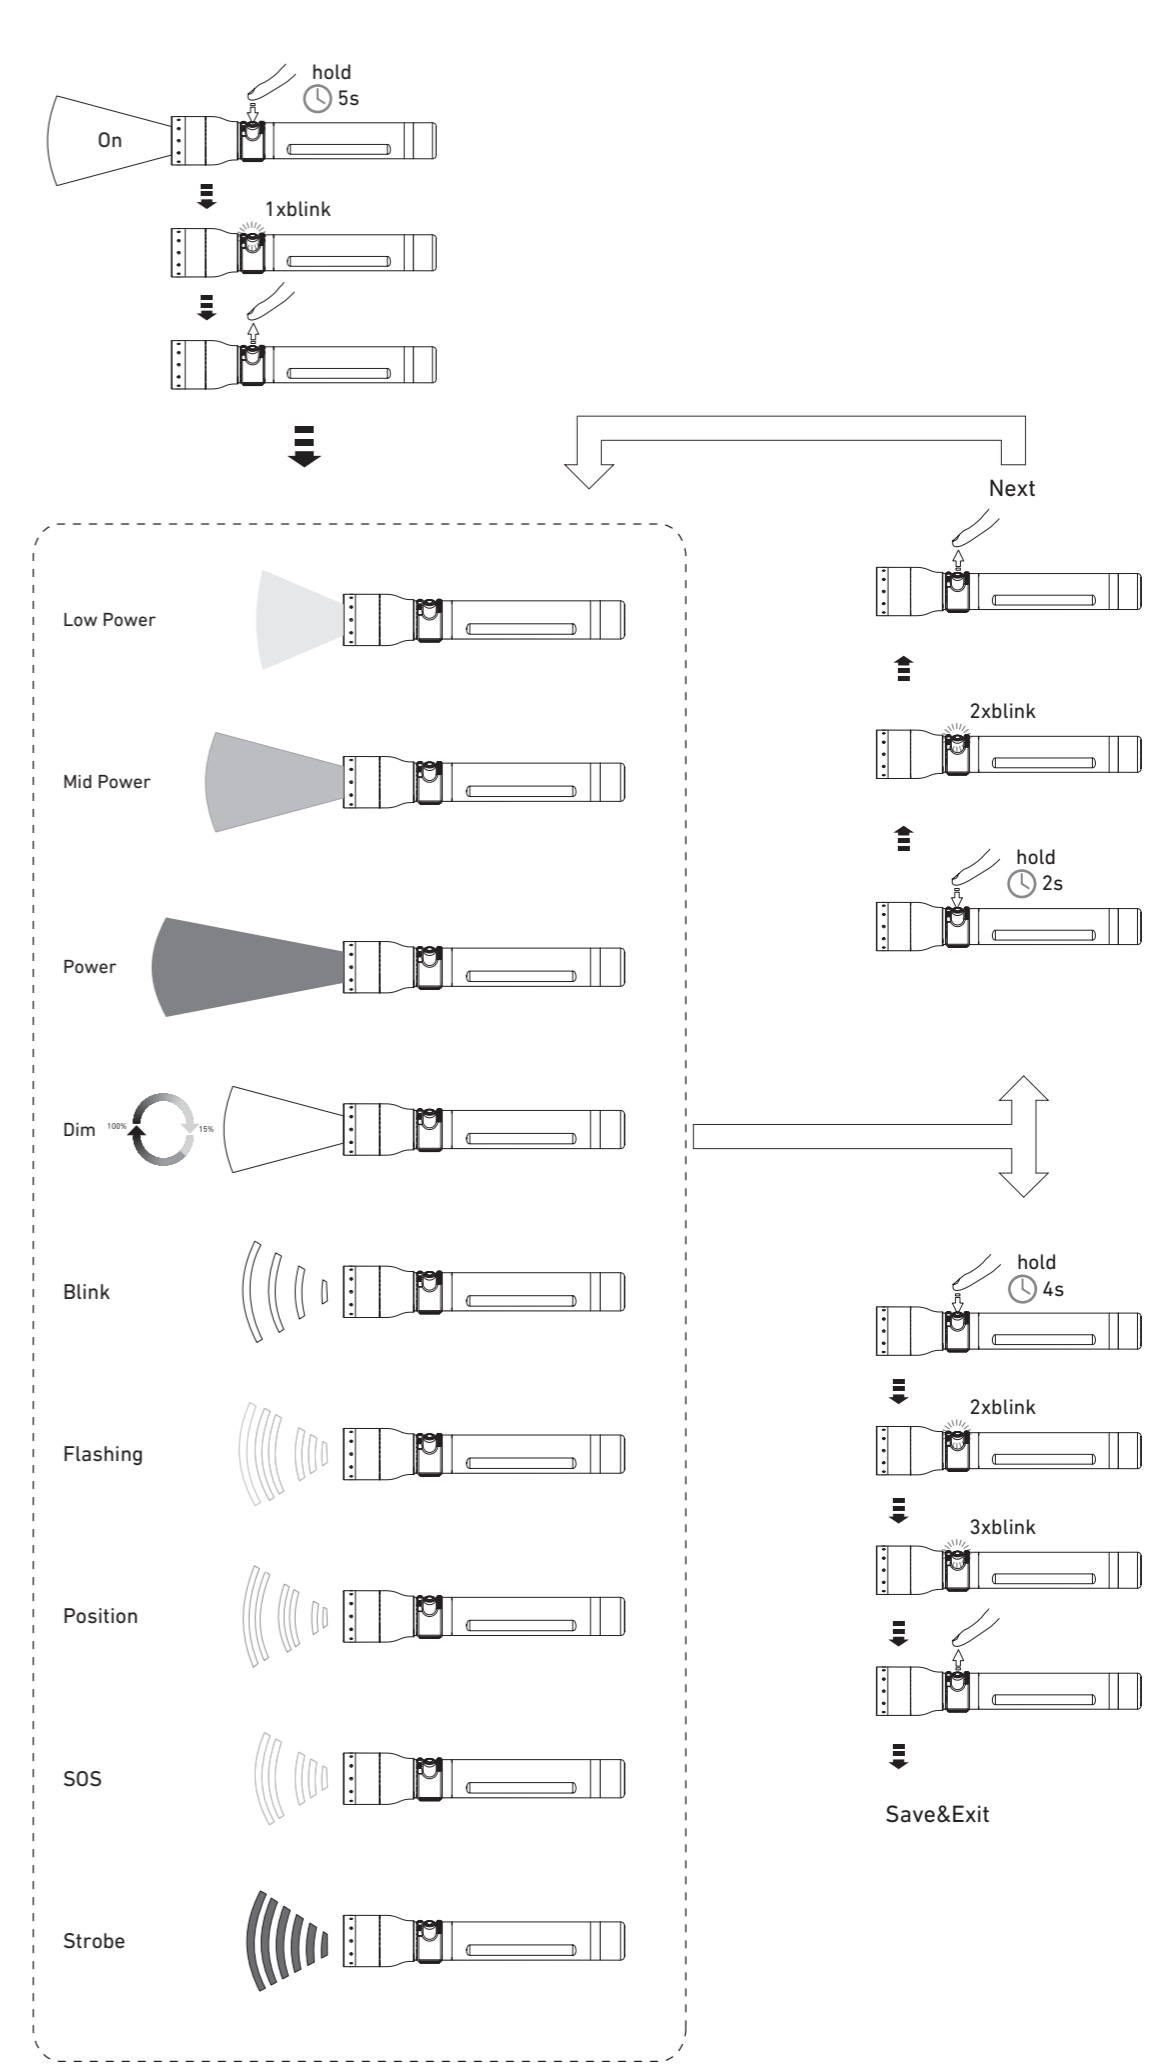

Customizing Light Modes 1 2 3