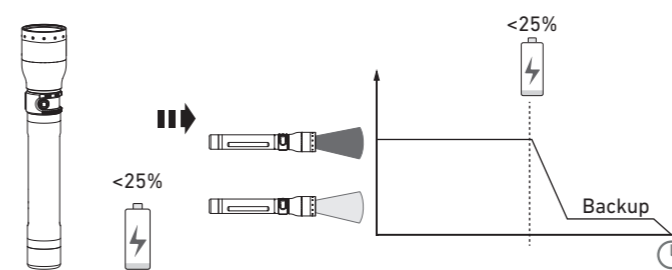

P17R Core

High Temperature

Charging System

Default Operation

Advanced Focus System

Backup Mode 1 2 3

Boost 1 2 3

Recycling