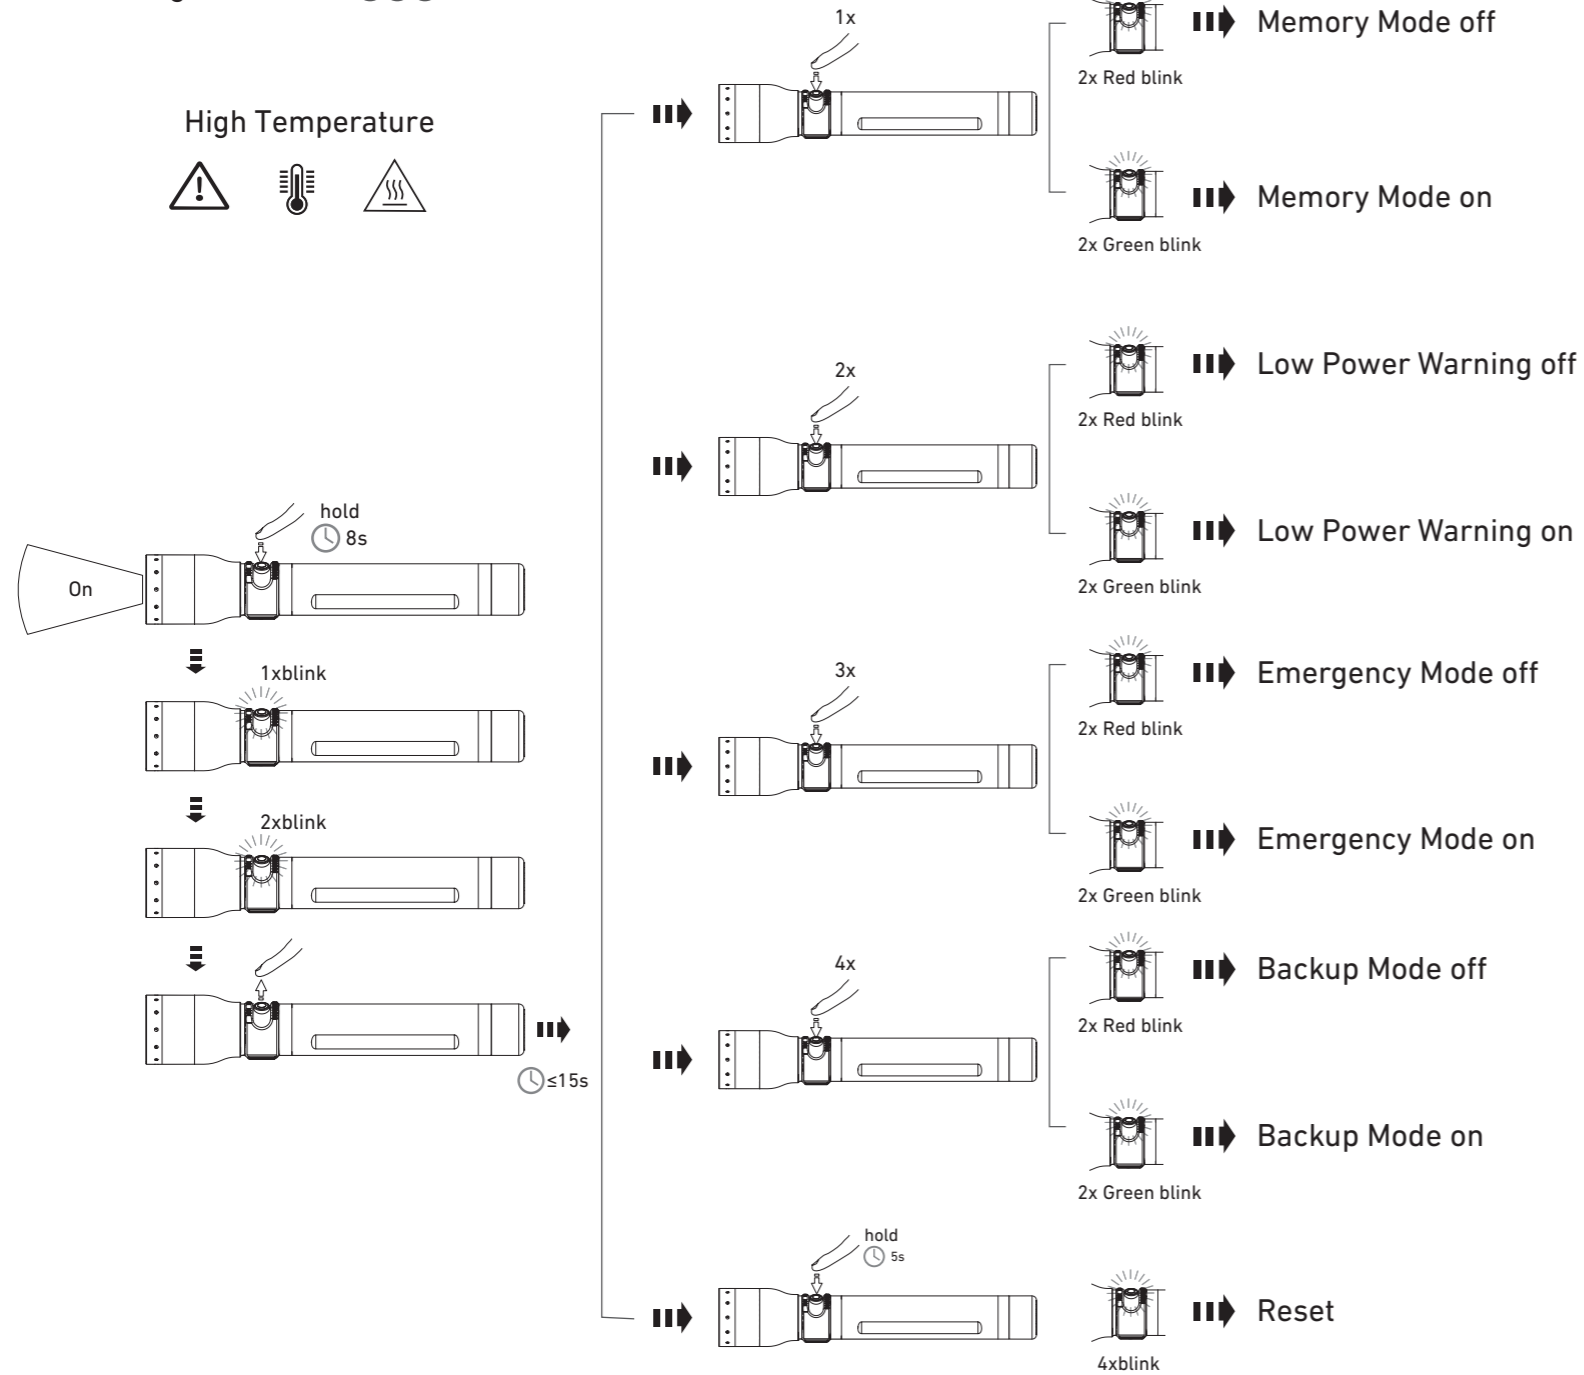

Customizing Functions 1 2 3