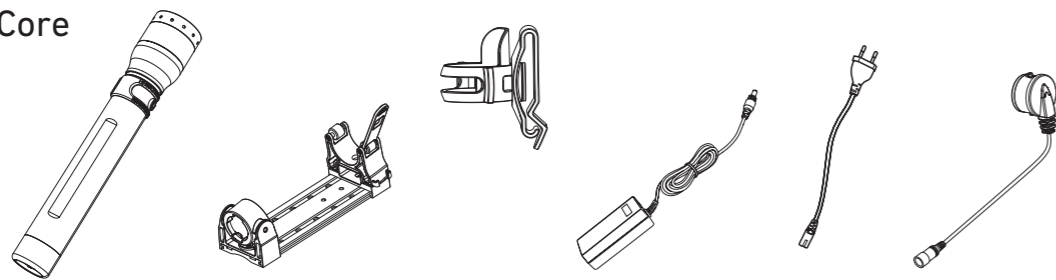

P17R Core

High Temperature

Charging System

Default Operation

Advanced Focus System

Backup Mode 1 2 3

Boost 1 2 3

Recycling