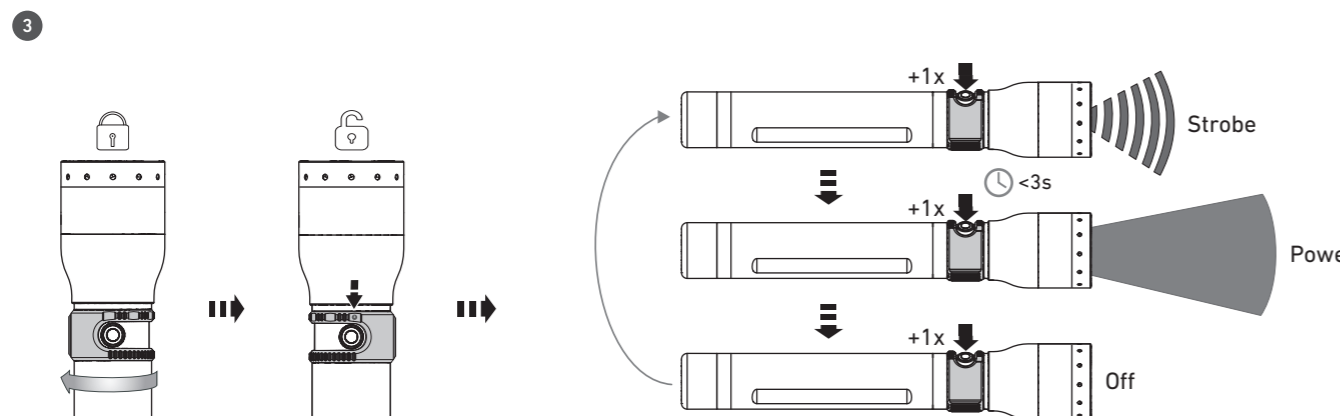

P17R Core

High Temperature

Charging System

Default Operation

Advanced Focus System

Backup Mode 1 2 3

Boost 1 2 3

Recycling