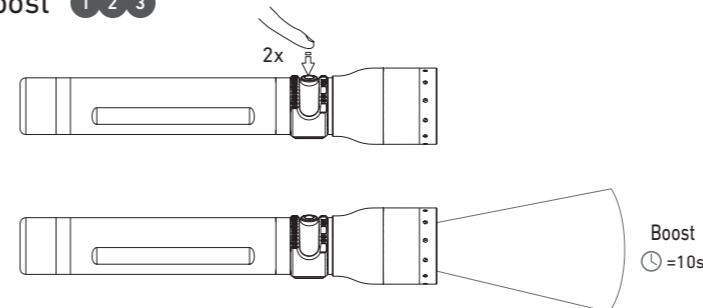

P17R Core

High Temperature

Charging System

Default Operation

Advanced Focus System

Backup Mode 1 2 3

Boost 1 2 3

Recycling