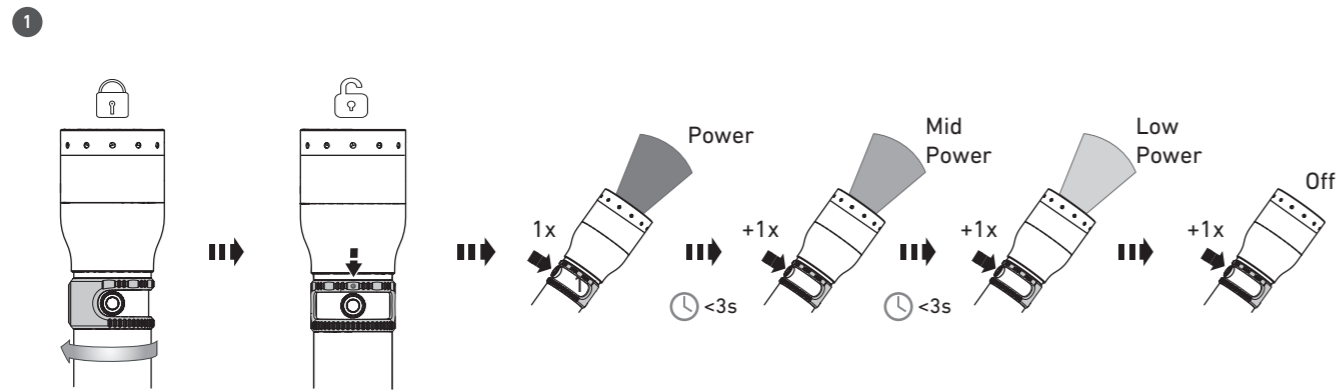

P17R Core

High Temperature

Charging System

Default Operation

Advanced Focus System

Backup Mode 1 2 3

Boost 1 2 3

Recycling