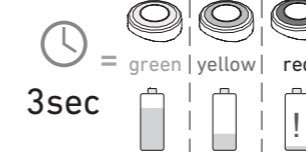

P17R Core

High Temperature

Charging System

Default Operation

Advanced Focus System

Backup Mode 1 2 3

Boost 1 2 3

Recycling