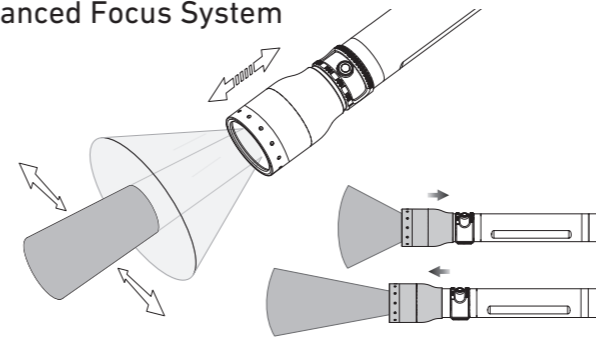

P17R Core

High Temperature

Charging System

Default Operation

Advanced Focus System

Backup Mode 1 2 3

Boost 1 2 3

Recycling